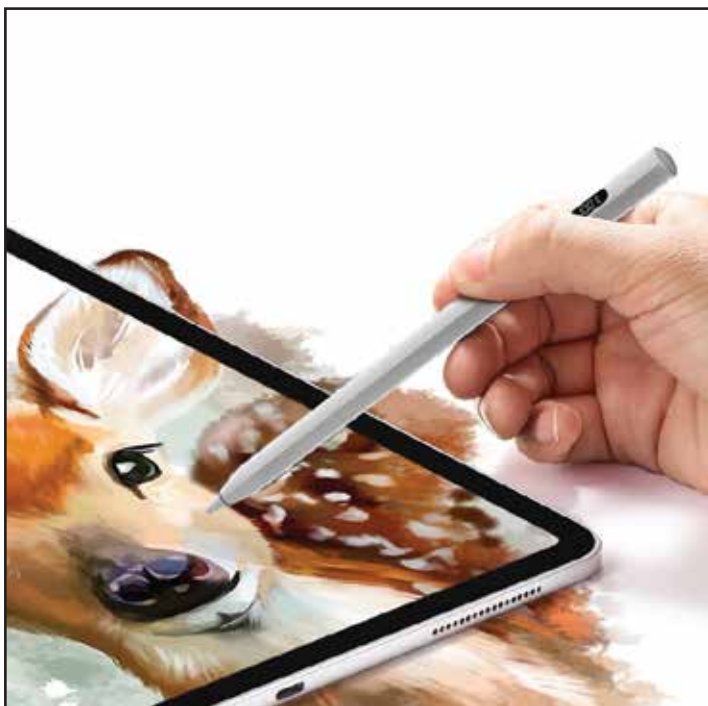

Magnetic Function

1. The stylus can be magnetically attached to the side of the iPad for convenient carrying.
2. This feature is only supported on iPad models equipped with magnetic suction on the side.

Disposal

This product must not be disposed of as unsorted household waste. It is important to separate such waste for proper treatment and recycling, in compliance with local waste management regulations.