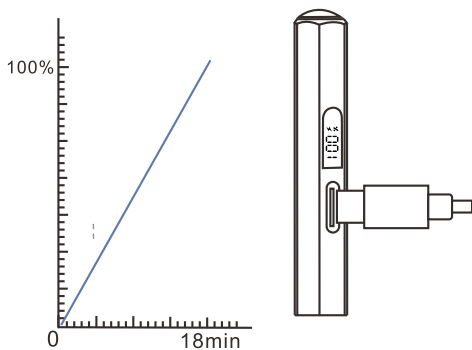

④ OLED Screen

Provides a real-time display of the battery level.

⑤ Replace the Stylus Tip

The pen tip is removable and replaceable for your convenience.