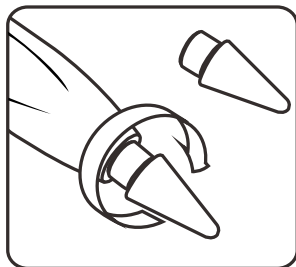

④ OLED Screen

Provides a real-time display of the battery level.

⑤ Replace the Stylus Tip

The pen tip is removable and replaceable for your convenience.

Magnetic Function

1. The stylus can be magnetically attached to the side of the iPad for convenient carrying.
2. This feature is only supported on iPad models equipped with magnetic suction on the side.