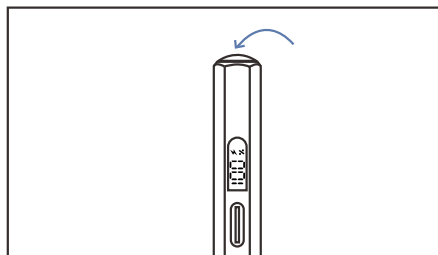

1. Go to Settings > Bluetooth > Apple Pencil, then select "Forget This Device."

① > Forget This Device

② Settings > Bluetooth > Turn of Bluetooth

Quick Guide

① Power On & Off

- a. Press the power button. When the screen illuminates, the stylus is activated.
- b. To turn off the stylus, press the power button while it is powered on.