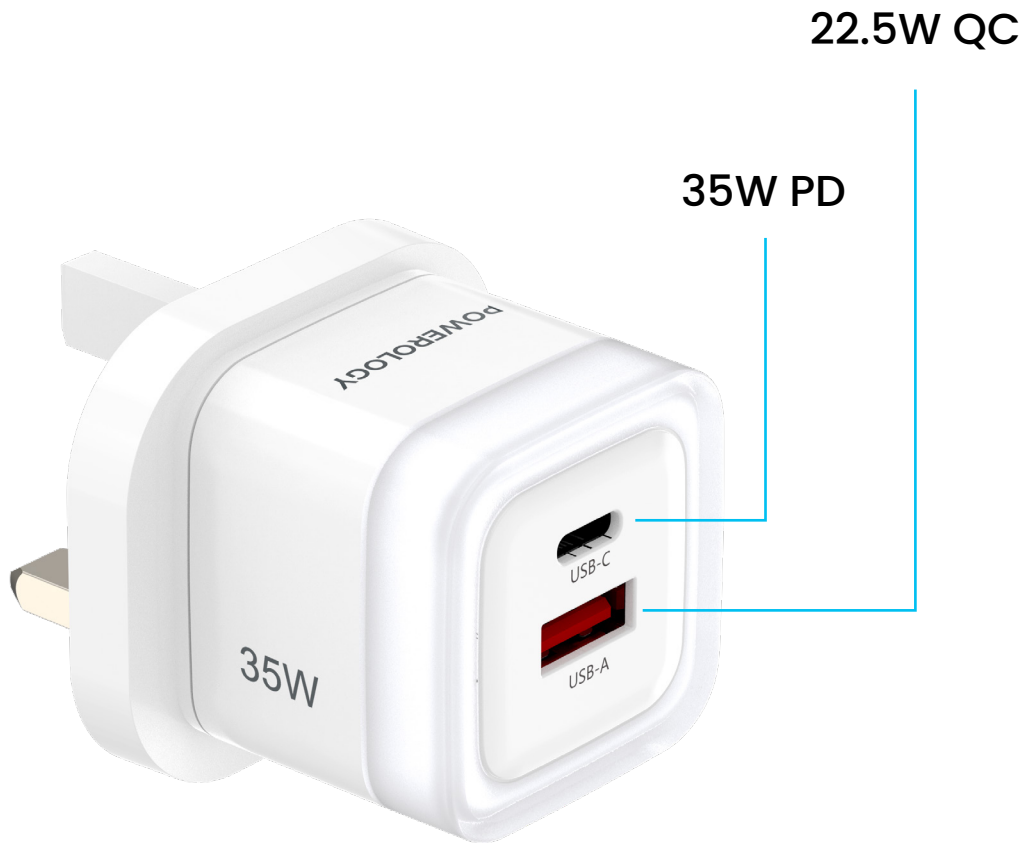

separate chargers. Whether you're powering up your phone, tablet, or wireless earbuds, this one charger handles it all.

Product Design

Safety Precautions

1. **1. Use only with compatible devices:** Ensure the device you're charging is compatible with the adapter's output to prevent any damage or malfunction.
2. **2. Avoid overheating:** Do not cover the adapter or place it in a confined space while charging to ensure proper airflow and prevent overheating.