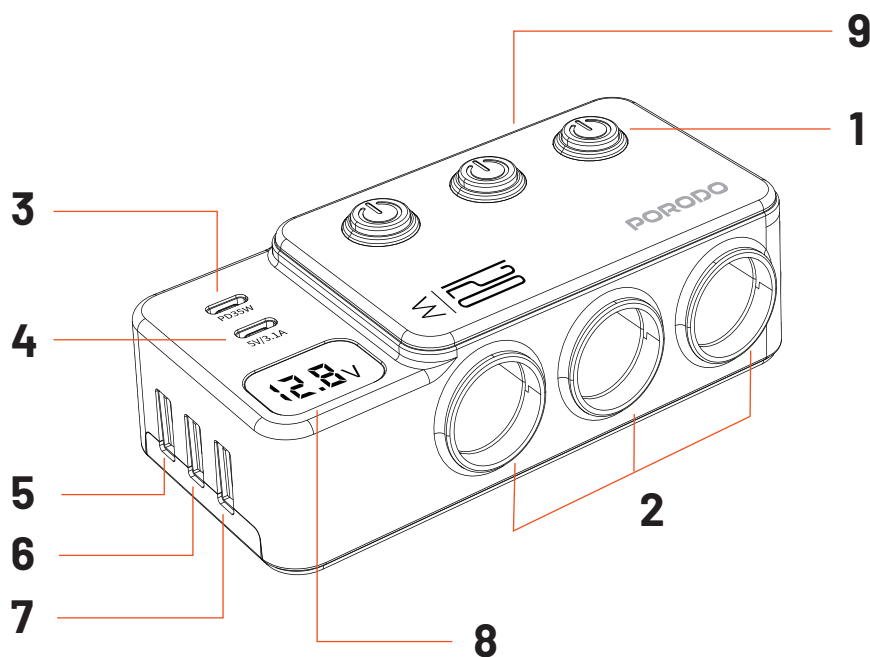

PORODO

Porodo

120W CAR CHARGER HUB TRIPLE-PORT LIGHTER SOCKET

SKU: PDFWCH070DG

Table of Contents

Product Overview	2
Specifications	2
Product Design	3
Operation Instructions	4
Safety Precautions	4
Disposal	5
Warranty	6
Contact Us	6

Product Overview

The Porodo 120W Car Charger Hub is a powerful and versatile multi-charging station designed to keep all your devices powered on the road. Equipped with triple-port lighter sockets, it provides convenient access for multiple in-car devices simultaneously, while the real-time voltage display ensures accurate monitoring of your car's battery status. With a total power output of 120W, it supports fast charging through both PD 35W USB-C and QC 18W USB-A ports, allowing you to charge smartphones, tablets, and other gadgets efficiently. The independent power switches for each lighter socket enhance control and safety, letting you manage connected devices easily. Built with a 95cm cable length, it offers flexibility in placement for front or back seat passengers. Compact, durable, and reliable, this Porodo Car Charger Hub is the ultimate travel companion for drivers who value performance, organization, and convenience.

Specifications

Input Voltage	DC 12V-24V
USB-C1 Output	5V/3A, 9V/3A, 12V/2.9A, 15V/2.33A, 20V/1.75A, 35W Max
USB-C2 Output	5V/3.6A, 18W Max
USB-A2/A3 Output	5V/3.6A, 18W Max
Total Output	120W Max

Cord Length	95cm
Material	Aluminum Alloy
Product Size	40.3 x 67.9 x 129mm
Model Number	FWC070
Sharing Output	
USB-C1+C2+A1+A2+A3	18W (C1+A1) + 18W (C2+A2+A3)
USB-A1 Output	5V/3A, 9V/2A, 12V/1.5A, 18W Max

Product Design

1. Independent Switch
2. Cigarette Lighter
3. USB- C1 Port (35W)
4. USB-C2 Port
5. USB-A1 Port (QC3.0)
6. USB-A2 Port
7. USB-A3 Port
8. Digital LED Display
9. Main Switch

Operation Instructions