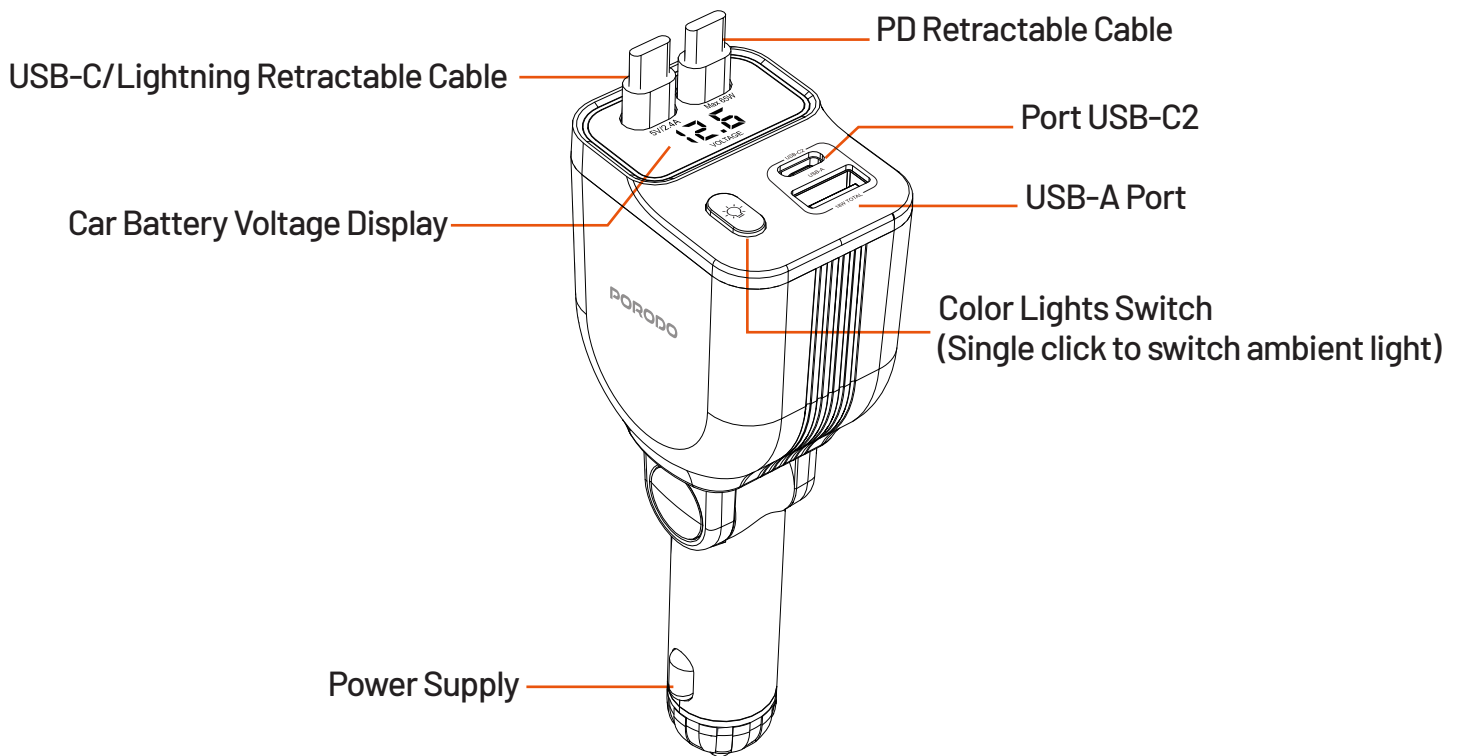

- **C. Multicolored Ambient Light:** Features a one-click switch to turn on/off, with a memory function to recall the last light mode, enhancing your charging experience.
- **D. Real-time Car Battery Voltage Display:** Monitors car battery voltage and flashes a reminder when the battery voltage is low.

Product Design

Usage Instructions

1. **1.** Insert the car charger into the vehicle's cigarette lighter socket. When the vehicle's power is on, the charger's ambient light will activate, and the digital display will show the current battery voltage within the normal range, indicating the charger is functioning correctly.
2. **2.** After use, gently pull the charging cable to release it. The cable will automatically retract back into the car charger.