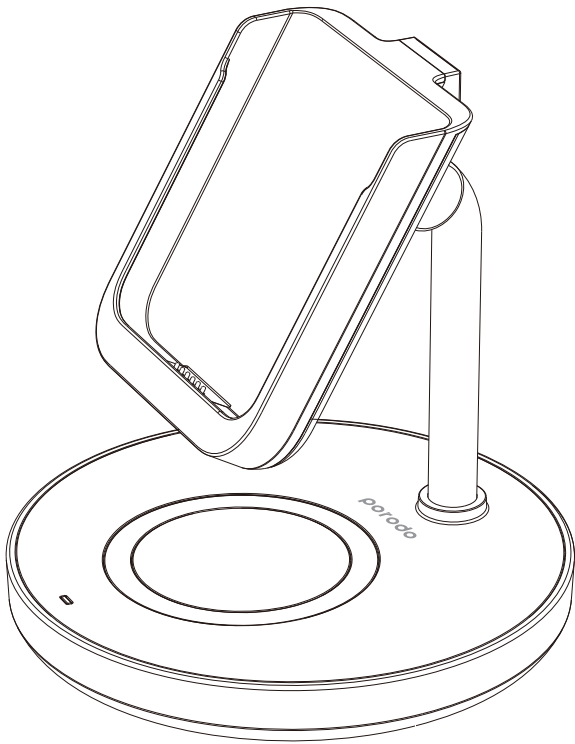

Product Overview

The Porodo 4-in-1 MagSafe Power Bank Dock is a versatile charging solution designed to power up multiple devices simultaneously. Featuring a detachable 5000mAh PD20W MagSafe power bank, this product offers 10W wireless charging for your phone, 5W wireless charging for your earbuds, and a 2W output for your watch. The power bank can be conveniently recharged while in use thanks to its pass-through technology. The charging dock is equipped with a USB-A output, enabling the charging of additional devices, while its sleek design allows you to charge your phone, watch, and earbuds all in one place. The charging stand supports fast charging with a USB-C input of 27W and includes a magnetic wireless charging pad for efficient power transfer. Designed for modern users, this dock ensures an organized and reliable charging experience for various Apple devices.

Specifications

Charging Stand	
USB-C Input	27W 5V/3A, 9V/2.22A, 9V/3A
Earbuds Output	5W
Watch Output	2W
Pogopin Output	18W
MagSafe Wireless Output	10W Max

Power Bank	
Battery	5000mAh
USB-C Input	18W 5V/2.5A, 9V/2A, 12V/1.5A
USB-C PD Output	20W 5V/2.4A, 9V/2.22A, 12V/1.5A
Wireless Output	5W/7.5W/10W

Package Contents

Wireless Charging Dock x1

Apple Watch Charger x1

Power Bank x1

USB-C Cable x1

Charging Dock Design

1. Wireless charging area for power bank
2. Pegopin
3. TWS Earphone indicator/Power Indicator
4. Wireless Charging Area for TWS earphone or other Qi-enabled devices
5. Non-slip Mat
6. Apple Watch Wireless Charger
7. Type-C Input
8. USB-A Output