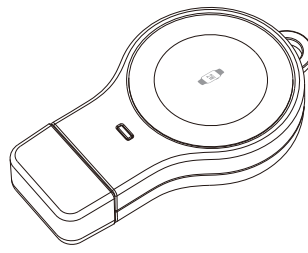

Product Overview

The Porodo 4-in-1 MagSafe Power Bank Dock is a versatile charging solution designed to power up multiple devices simultaneously. Featuring a detachable 5000mAh PD20W MagSafe power bank, this product offers 10W wireless charging for your phone, 5W wireless charging for your earbuds, and a 2W output for your watch. The power bank can be conveniently recharged while in use thanks to its pass-through technology. The charging dock is equipped with a USB-A output, enabling the charging of additional devices, while its sleek design allows you to charge your phone, watch, and earbuds all in one place. The charging stand supports fast charging with a USB-C input of 27W and includes a magnetic wireless charging pad for efficient power transfer. Designed for modern users, this dock ensures an organized and reliable charging experience for various Apple devices.

Specifications

Charging Stand	
USB-C Input	27W 5V/3A, 9V/2.22A, 9V/3A
Earbuds Output	5W
Watch Output	2W
Pogopin Output	18W
MagSafe Wireless Output	10W Max

Power Bank	
Battery	5000mAh
USB-C Input	18W 5V/2.5A, 9V/2A, 12V/1.5A
USB-C PD Output	20W 5V/2.4A, 9V/2.22A, 12V/1.5A
Wireless Output	5W/7.5W/10W

Package Contents

Wireless Charging Dock x1

Apple Watch Charger x1

Power Bank x1

USB-C Cable x1

Charging Dock Design

1. Wireless charging area for power bank
2. Pegopin
3. TWS Earphone indicator/Power Indicator
4. Wireless Charging Area for TWS earphone or other Qi-enabled devices
5. Non-slip Mat
6. Apple Watch Wireless Charger
7. Type-C Input
8. USB-A Output

When you're not charging, use the stand as a simple MagSafe holder to support your phone, either horizontally or vertically. To activate this, simply press the switch twice.

Note: Certain vibrations may restart the charging process.