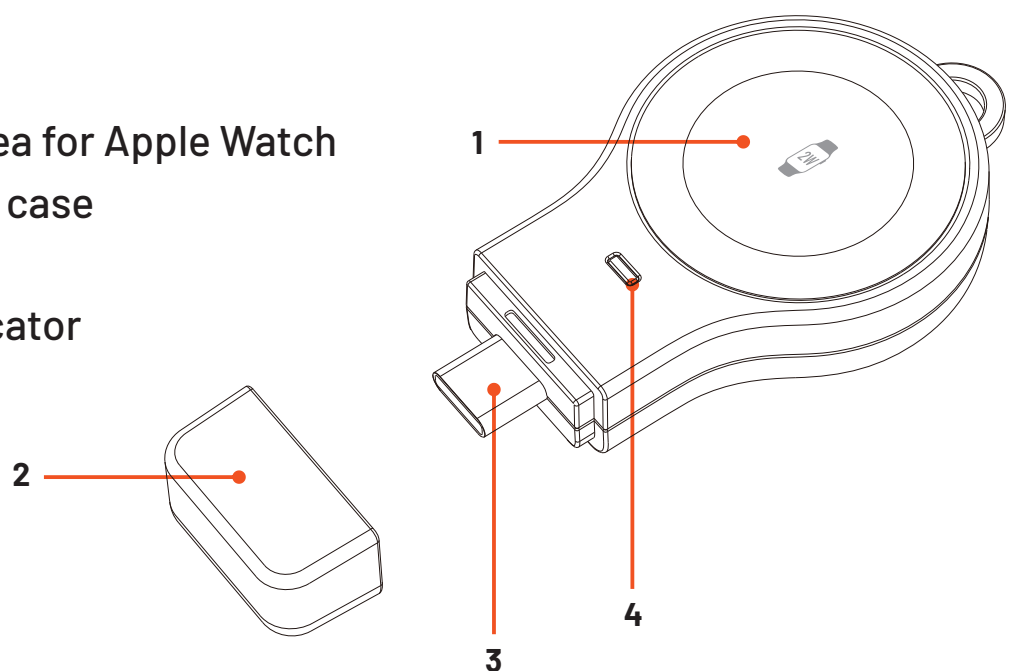

Package Contents

Wireless Charging Dock x1

Apple Watch Charger x1

Power Bank x1

USB-C Cable x1

Charging Dock Design

1. Wireless charging area for power bank
2. Pegopin
3. TWS Earphone indicator/Power Indicator
4. Wireless Charging Area for TWS earphone or other Qi-enabled devices
5. Non-slip Mat
6. Apple Watch Wireless Charger
7. Type-C Input
8. USB-A Output

Wireless Charging Deck LED Functions

Standby mode	Red light on
Charging mode	Green light on
Charging full	Green light on
FOD	Red green light flash

NOTE: When connected to the source, the LED light near the earphone's wireless charging area will be red. When charging the earphone, the LED light will change to indicate wireless charging.

Apple Watch Charger Schematic

1. Wireless Charging Area for Apple Watch
2. Apple Watch charger case
3. Type-C Input
4. Watch Charging Indicator

Standby mode	Green light on
Charging mode	Green light breathing