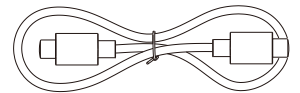

Package Contents

Wireless Charging Dock x1

Apple Watch Charger x1

Power Bank x1

USB-C Cable x1

Charging Dock Design

1. Wireless charging area for power bank
2. Pegopin
3. TWS Earphone indicator/Power Indicator
4. Wireless Charging Area for TWS earphone or other Qi-enabled devices
5. Non-slip Mat
6. Apple Watch Wireless Charger
7. Type-C Input
8. USB-A Output

Apple Watch Charger Schematic

1. Wireless Charging Area for Apple Watch
2. Apple Watch charger case
3. Type-C Input
4. Watch Charging Indicator

Standby mode	Green light on
Charging mode	Green light breathing