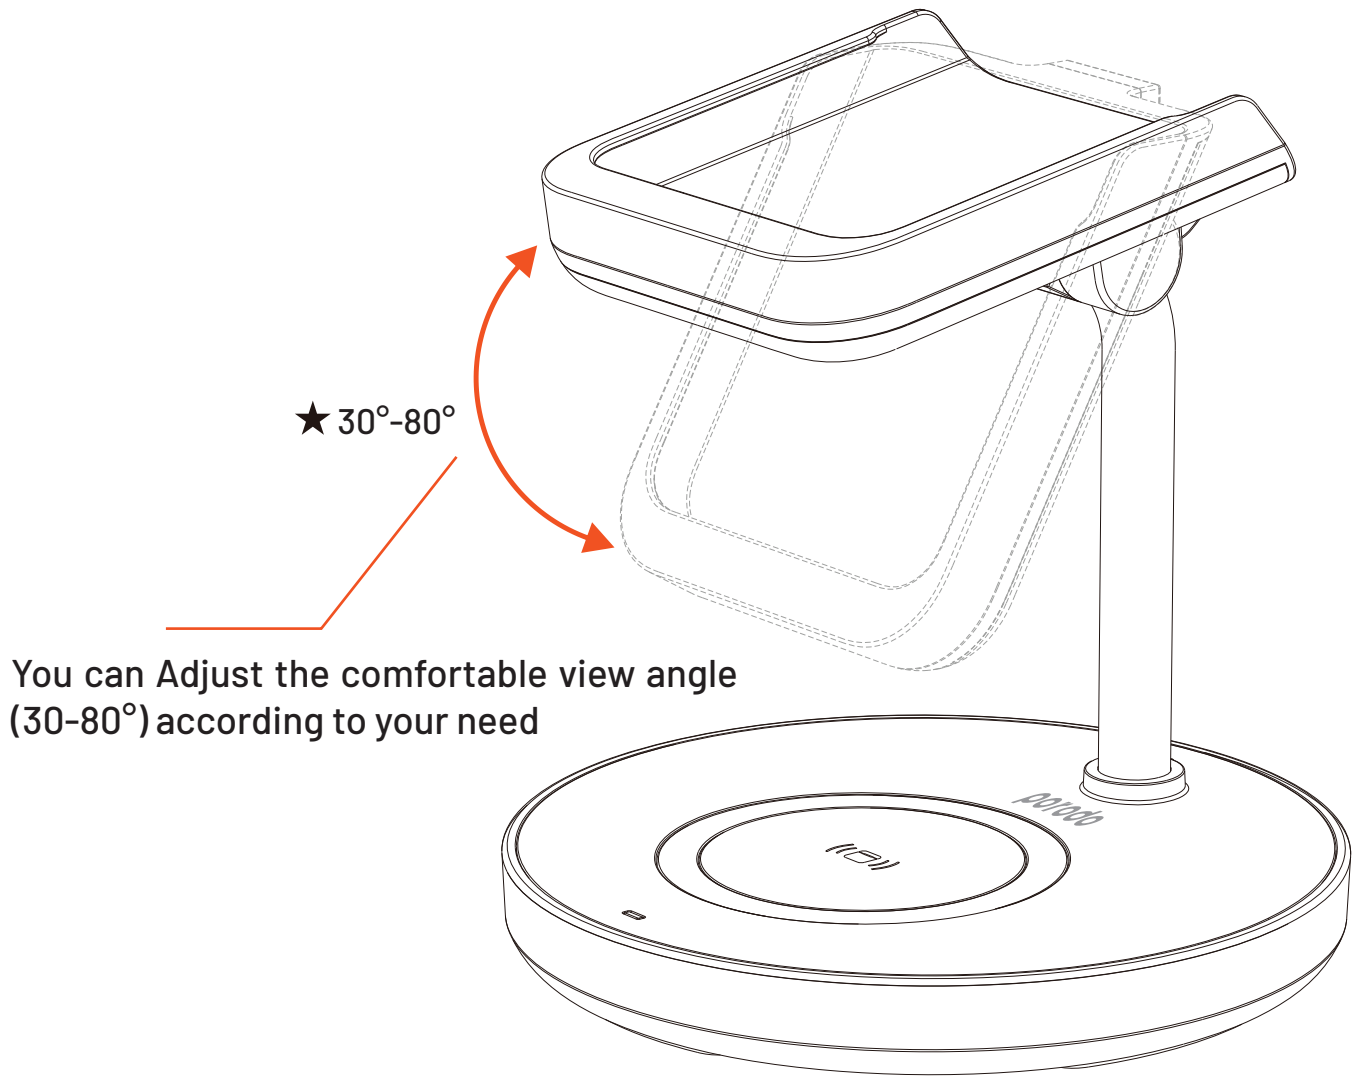

Apple Watch Charger Schematic

1. Wireless Charging Area for Apple Watch
2. Apple Watch charger case
3. Type-C Input
4. Watch Charging Indicator