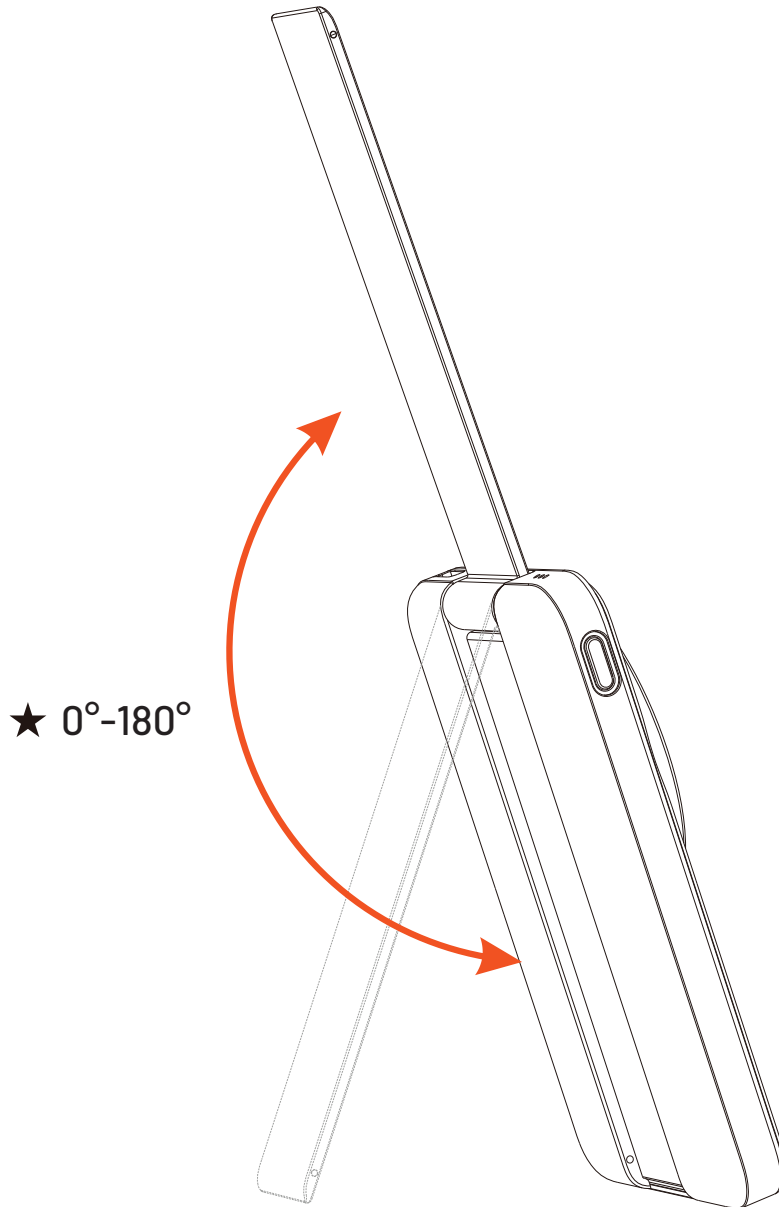

Power Bank Design

1. Wireless Charging Area
2. Power Rate Indicator
3. Wireless Charging Status Indicator
4. Pass-through charging via Type-C Input/Output
5. Heat Dissipation Hole
6. Switch
7. Foldable & Adjustable Aluminum Stand (0-180°)
8. Copper Sheet for the Charging Dock

Power Bank LED Indicators

Fully Charged	Green LED stays on
Low Battery	The 1st LED flashes
Charging the Power Bank	Green LED flashes

Power Bank Stand

This power bank features a versatile stand, not only allowing angle adjustments but also folding flat for convenient travel. You can adjust the stand's angle from 0° to 180° to suit your needs.

When you're not charging, use the stand as a simple MagSafe holder to support your phone, either horizontally or vertically. To activate this, simply press the switch twice.

Note: Certain vibrations may restart the charging process.