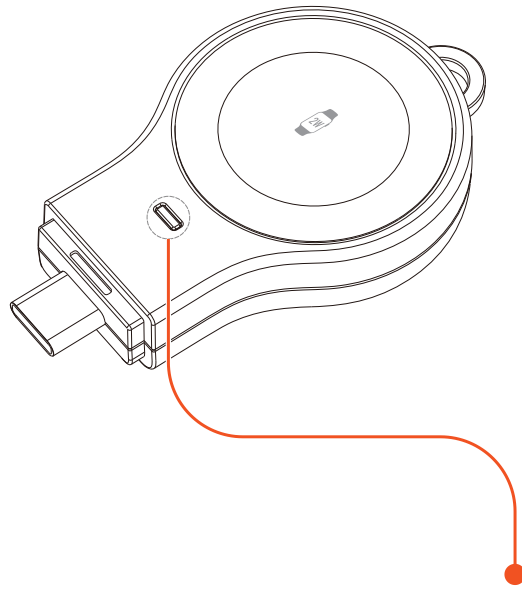

Package Contents

Wireless Charging Dock x1

Apple Watch Charger x1

Power Bank x1

USB-C Cable x1

Charging Dock Design

1. Wireless charging area for power bank
2. Pegopin
3. TWS Earphone indicator/Power Indicator
4. Wireless Charging Area for TWS earphone or other Qi-enabled devices
5. Non-slip Mat
6. Apple Watch Wireless Charger
7. Type-C Input
8. USB-A Output

Wireless Charging Deck LED Functions

Standby mode	Red light on
Charging mode	Green light on
Charging full	Green light on
FOD	Red green light flash

NOTE: When connected to the source, the LED light near the earphone's wireless charging area will be red. When charging the earphone, the LED light will change to indicate wireless charging.

Apple Watch Charger Schematic

1. Wireless Charging Area for Apple Watch
2. Apple Watch charger case
3. Type-C Input
4. Watch Charging Indicator

Standby mode	Green light on
Charging mode	Green light breathing

Power Bank Design

1. Wireless Charging Area
2. Power Rate Indicator
3. Wireless Charging Status Indicator
4. Pass-through charging via Type-C Input/Output
5. Heat Dissipation Hole
6. Switch
7. Foldable & Adjustable Aluminum Stand (0-180°)
8. Copper Sheet for the Charging Dock