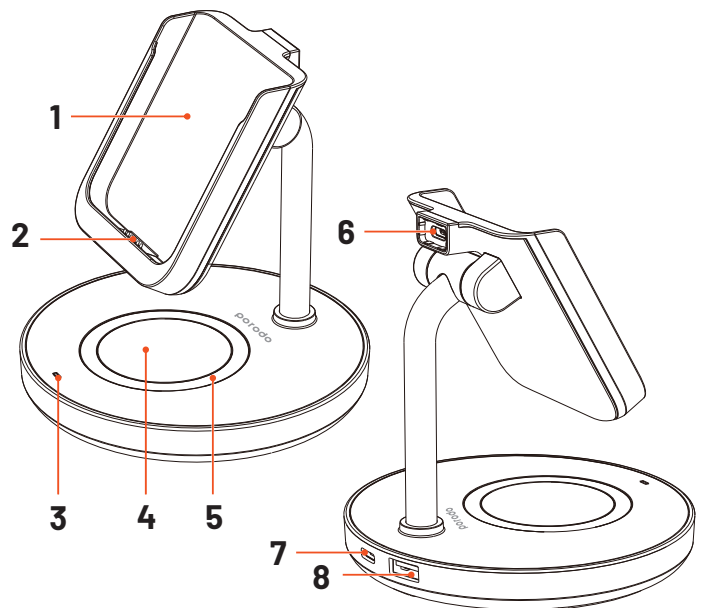

Package Contents

Wireless Charging Dock x1

Apple Watch Charger x1

Power Bank x1

USB-C Cable x1

Charging Dock Design

1. Wireless charging area for power bank
2. Pegopin
3. TWS Earphone indicator/Power Indicator
4. Wireless Charging Area for TWS earphone or other Qi-enabled devices
5. Non-slip Mat
6. Apple Watch Wireless Charger
7. Type-C Input
8. USB-A Output