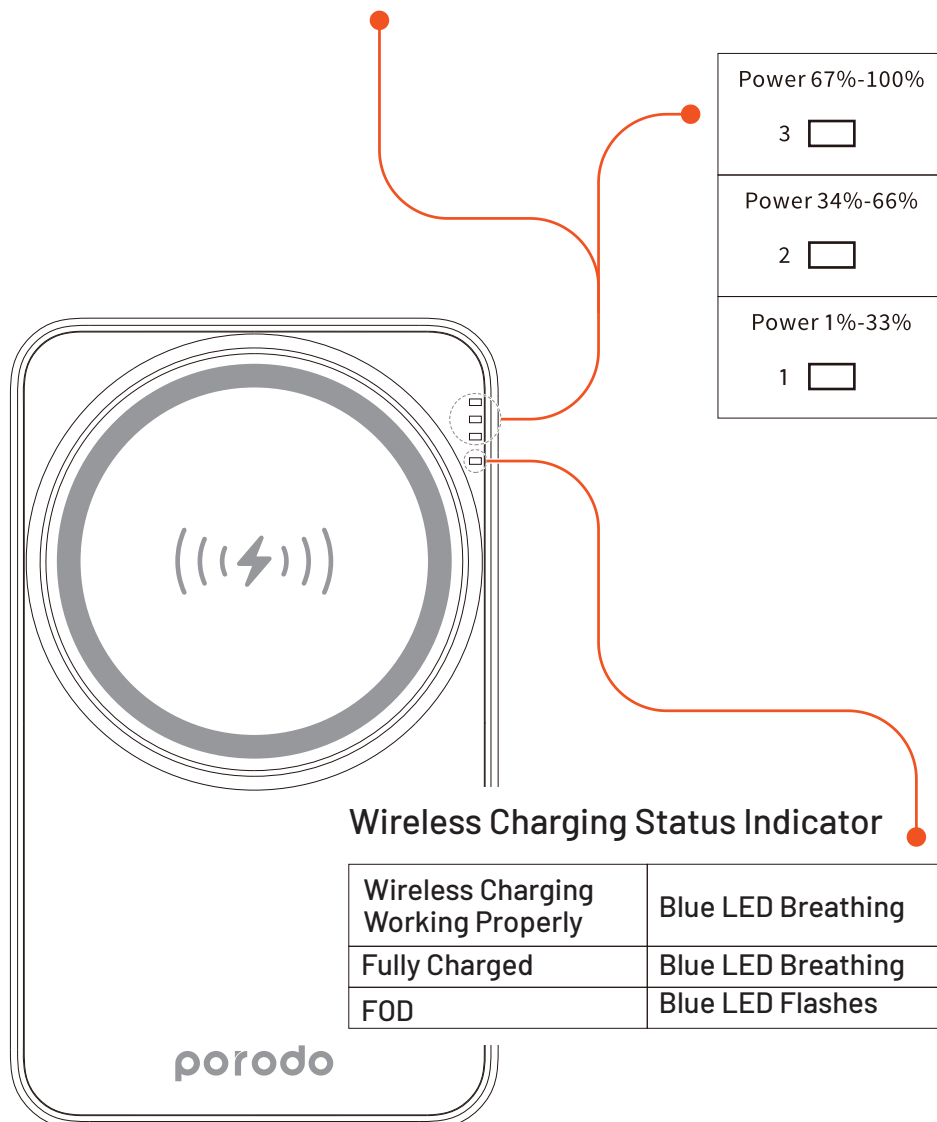

1. Wireless Charging Area
2. Power Rate Indicator
3. Wireless Charging Status Indicator
4. Pass-through charging via Type-C Input/Output
5. Heat Dissipation Hole
6. Switch
7. Foldable & Adjustable Aluminum Stand (0-180°)
8. Copper Sheet for the Charging Dock

Power Bank LED Indicators

Fully Charged	Green LED stays on
Low Battery	The 1st LED flashes
Charging the Power Bank	Green LED flashes