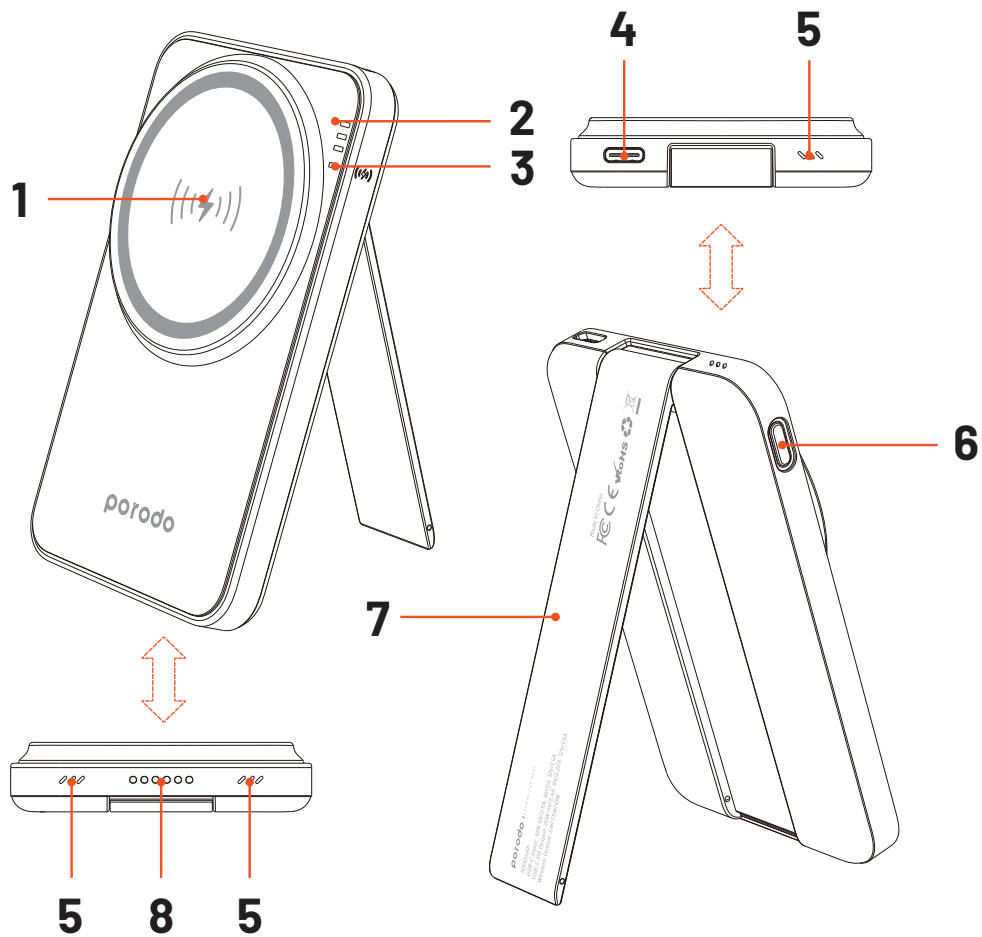

Apple Watch Charger Schematic

1. Wireless Charging Area for Apple Watch
2. Apple Watch charger case
3. Type-C Input
4. Watch Charging Indicator

Standby mode	Green light on
Charging mode	Green light breathing

Power Bank Design

1. Wireless Charging Area
2. Power Rate Indicator
3. Wireless Charging Status Indicator
4. Pass-through charging via Type-C Input/Output
5. Heat Dissipation Hole
6. Switch
7. Foldable & Adjustable Aluminum Stand (0-180°)
8. Copper Sheet for the Charging Dock