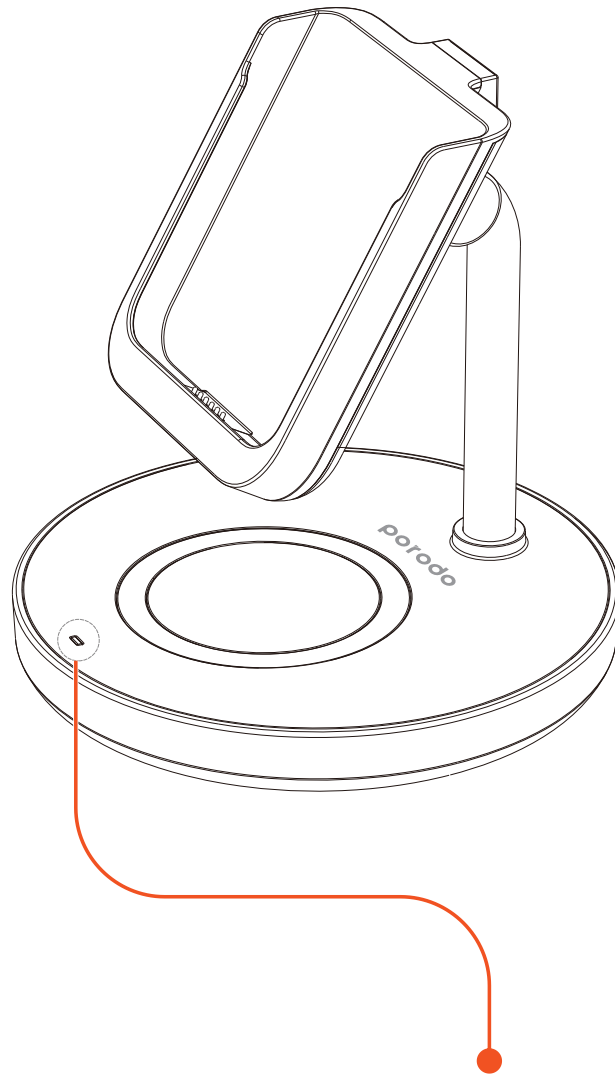

Product Overview

The Porodo 4-in-1 MagSafe Power Bank Dock is a versatile charging solution designed to power up multiple devices simultaneously. Featuring a detachable 5000mAh PD20W MagSafe power bank, this product offers 10W wireless charging for your phone, 5W wireless charging for your earbuds, and a 2W output for your watch. The power bank can be conveniently recharged while in use thanks to its pass-through technology. The charging dock is equipped with a USB-A output, enabling the charging of additional devices, while its sleek design allows you to charge your phone, watch, and earbuds all in one place. The charging stand supports fast charging with a USB-C input of 27W and includes a magnetic wireless charging pad for efficient power transfer. Designed for modern users, this dock ensures an organized and reliable charging experience for various Apple devices.

Package Contents

Wireless Charging Dock x1

Apple Watch Charger x1

Power Bank x1

USB-C Cable x1

Charging Dock Design

1. Wireless charging area for power bank
2. Pegopin
3. TWS Earphone indicator/Power Indicator
4. Wireless Charging Area for TWS earphone or other Qi-enabled devices
5. Non-slip Mat
6. Apple Watch Wireless Charger
7. Type-C Input
8. USB-A Output

Wireless Charging Deck LED Functions

Standby mode	Red light on
Charging mode	Green light on
Charging full	Green light on
FOD	Red green light flash

NOTE: When connected to the source, the LED light near the earphone's wireless charging area will be red. When charging the earphone, the LED light will change to indicate wireless charging.

Apple Watch Charger Schematic

1. Wireless Charging Area for Apple Watch
2. Apple Watch charger case
3. Type-C Input
4. Watch Charging Indicator

Standby mode	Green light on
Charging mode	Green light breathing