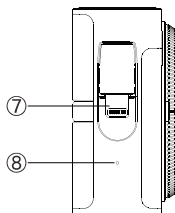

Lightning Cable Output	5V/3A
Charging Time	2.5 Hrs
Working Time	10 Hrs
Product Weight	215 g
Product Dimensions	26*60.6*97.7 mm

Product Sections

1. Display Screen
2. Trim
3. On/Off button
4. Speaker sound hole
5. Type-C comes with built-in cable input/output interface
6. Type-C input/output interface
7. Lightning comes with a built-in cable output interface
8. Mic