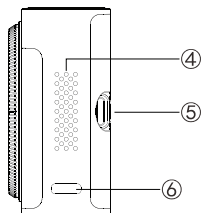

Lightning Cable Output	5V/3A
Charging Time	2.5 Hrs
Working Time	10 Hrs
Product Weight	215 g
Product Dimensions	26*60.6*97.7 mm

Product Sections

1. Display Screen
2. Trim
3. On/Off button
4. Speaker sound hole
5. Type-C comes with built-in cable input/output interface
6. Type-C input/output interface
7. Lightning comes with a built-in cable output interface
8. Mic