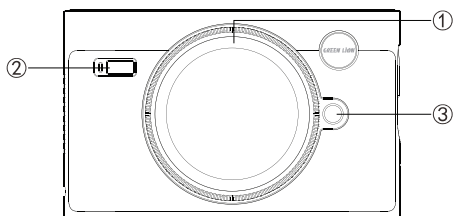

Lightning Cable Output	5V/3A
Charging Time	2.5 Hrs
Working Time	10 Hrs
Product Weight	215 g
Product Dimensions	26*60.6*97.7 mm

Product Sections

1. Display Screen
2. Trim
3. On/Off button
4. Speaker sound hole
5. Type-C comes with built-in cable input/output interface
6. Type-C input/output interface
7. Lightning comes with a built-in cable output interface
8. Mic