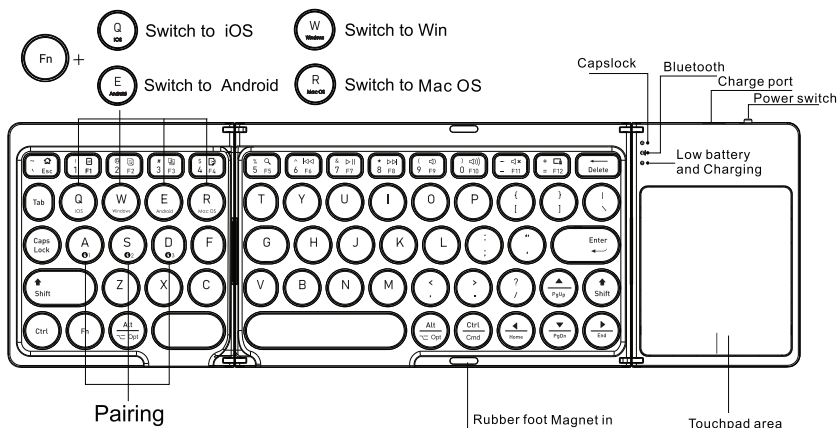

Button Lifespan	5 million cycles
Charging Interface	Type-C
Charging Time	2 hours
Working Time	≥ 20 days
Supported Systems	Windows, Android, iOS, MacOS
Product Weight	158 grams
Folded Size	15.8*98*157.5 mm
Unfolded Size	8.2*98*315 mm

Setup Guide

- **Fn + A** Press Fn + A for 3S, enter pairing mode. (Bluetooth KB-01)
  Press Fn + A for 1S, turn to Bluetooth device.
- **Fn + S** Press Fn + S for 3S, enter pairing mode. (Bluetooth KB-02)
  Press Fn + S for 1S, turn to Bluetooth device.
- **Fn + D** Press Fn + D for 3S, enter pairing mode. (Bluetooth KB-03)
  Press Fn + D for 1S, turn to Bluetooth device.